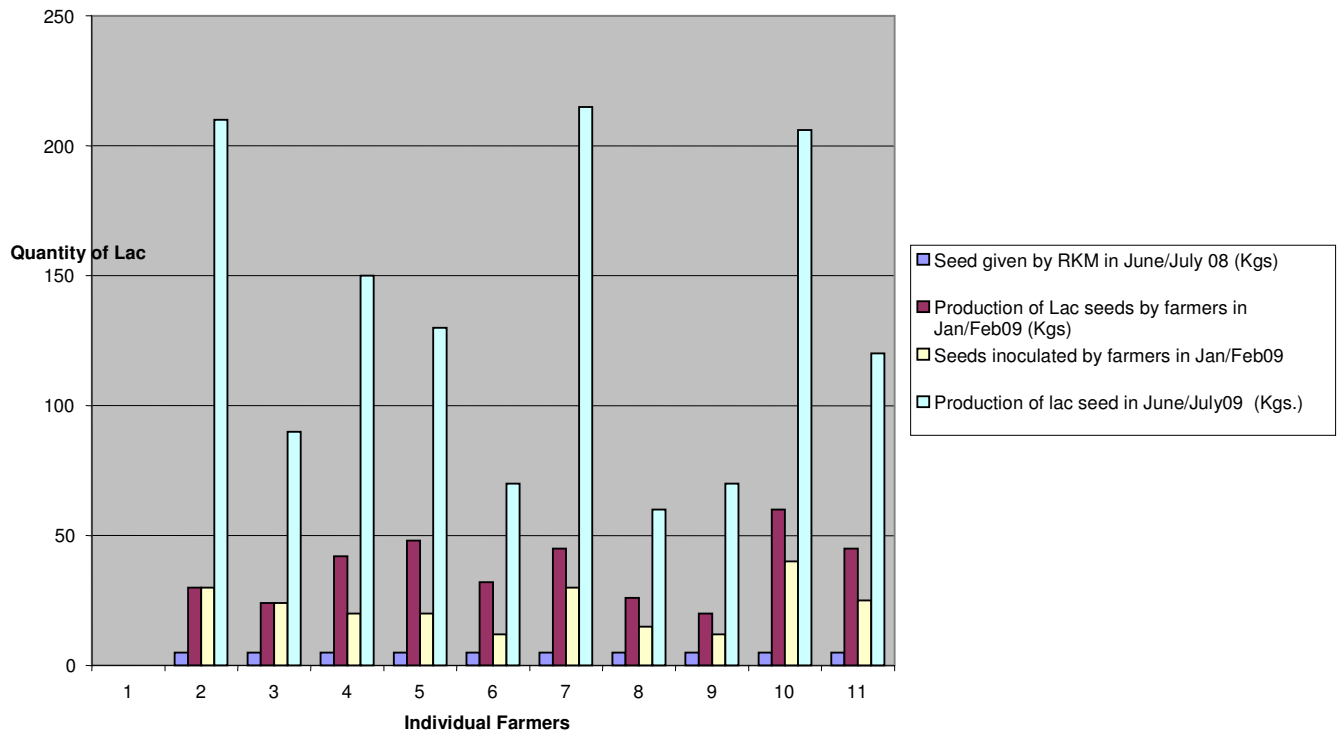

Annexure iv: Status of LAC CULTIVATION and its Production in the 1st and 2nd Phase of the Project

Lac Cultivation by the Village Bamni during June 2008-July 2009