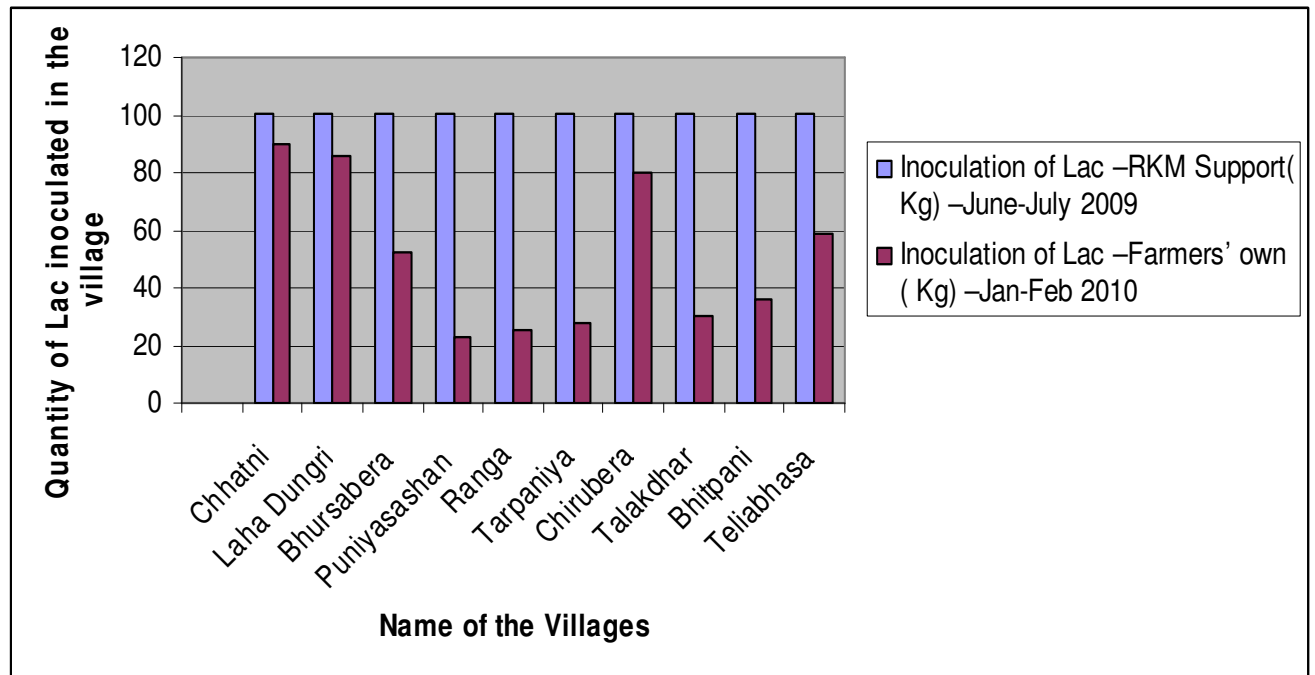

Status of Lac Seed Inoculation in villages in the 2nd Phase