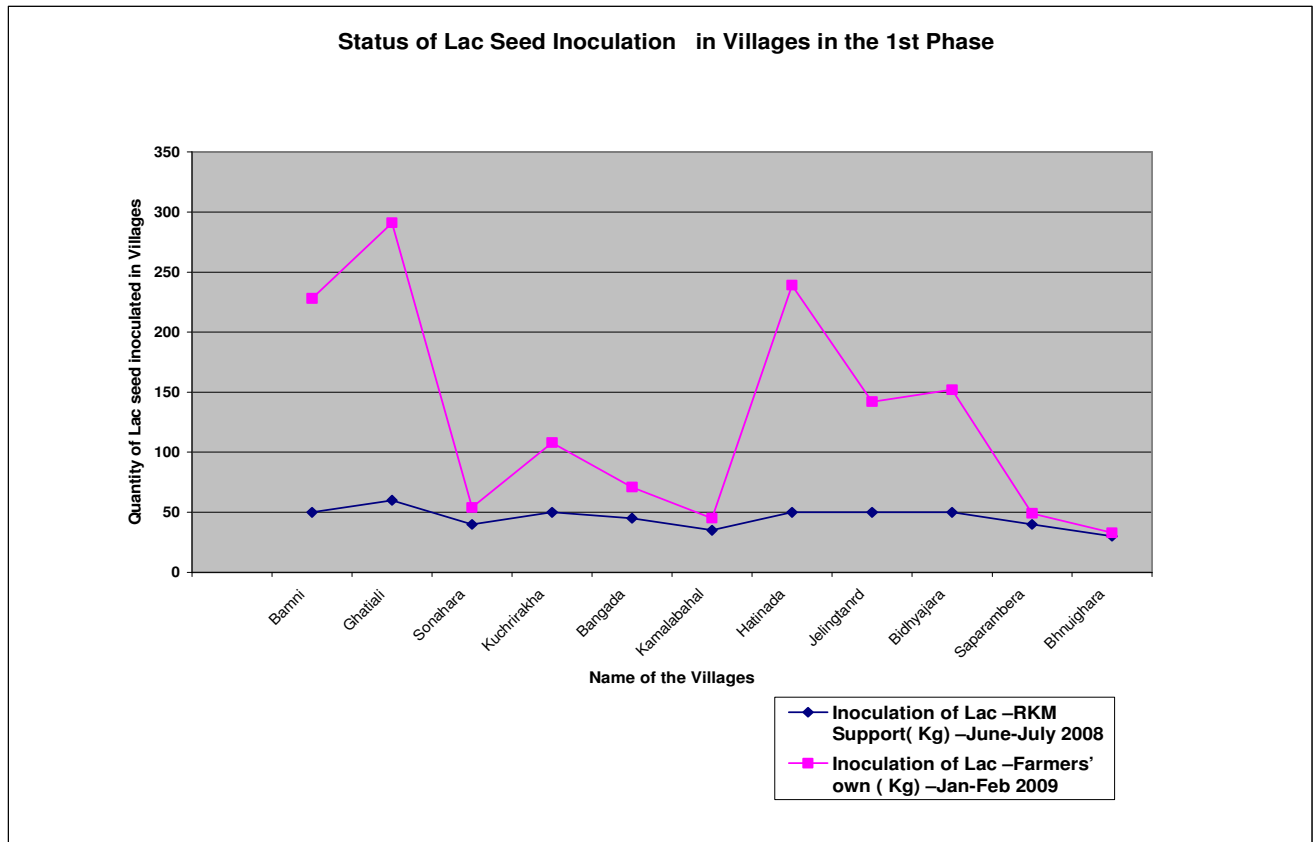

Annexure iv: Status of LAC CULTIVATION and its Production in the 1st and 2nd Phase of the Project